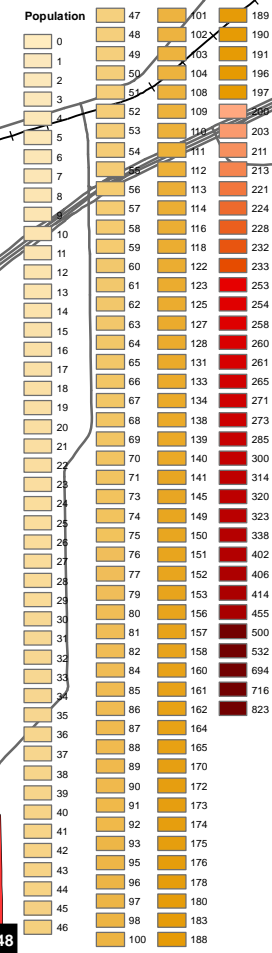

City of Rockwall

POPULATION BY CENSUS BLOCK

DATA SOURCE: US CENSUS 2010 BLOCK DATA

THIS MAP IS FOR GENERAL REFERENCE ONLY

Legend

Rockwall City Limits

Block Group Population

Population Color Ramp (w/ block population)

Data	Population
Census 2010	37,490
April 2010 Est (Census)	37,609
2011 Est (Census)	39,028

2012 Est (COG)	38,920

Historical (City Data)

2000	17050
2001	18934
2002	20967
2003	22850
2004	25200
2005	27800
2006	30200
2007	31407
2008	31748
2009	32103
2010	35050
2011	37490
2012	38290

0 0.25 0.5 1 Miles

CITY OF ROCKWALL GEOGRAPHIC INFORMATION SYSTEMS

Date: 3/26/2013