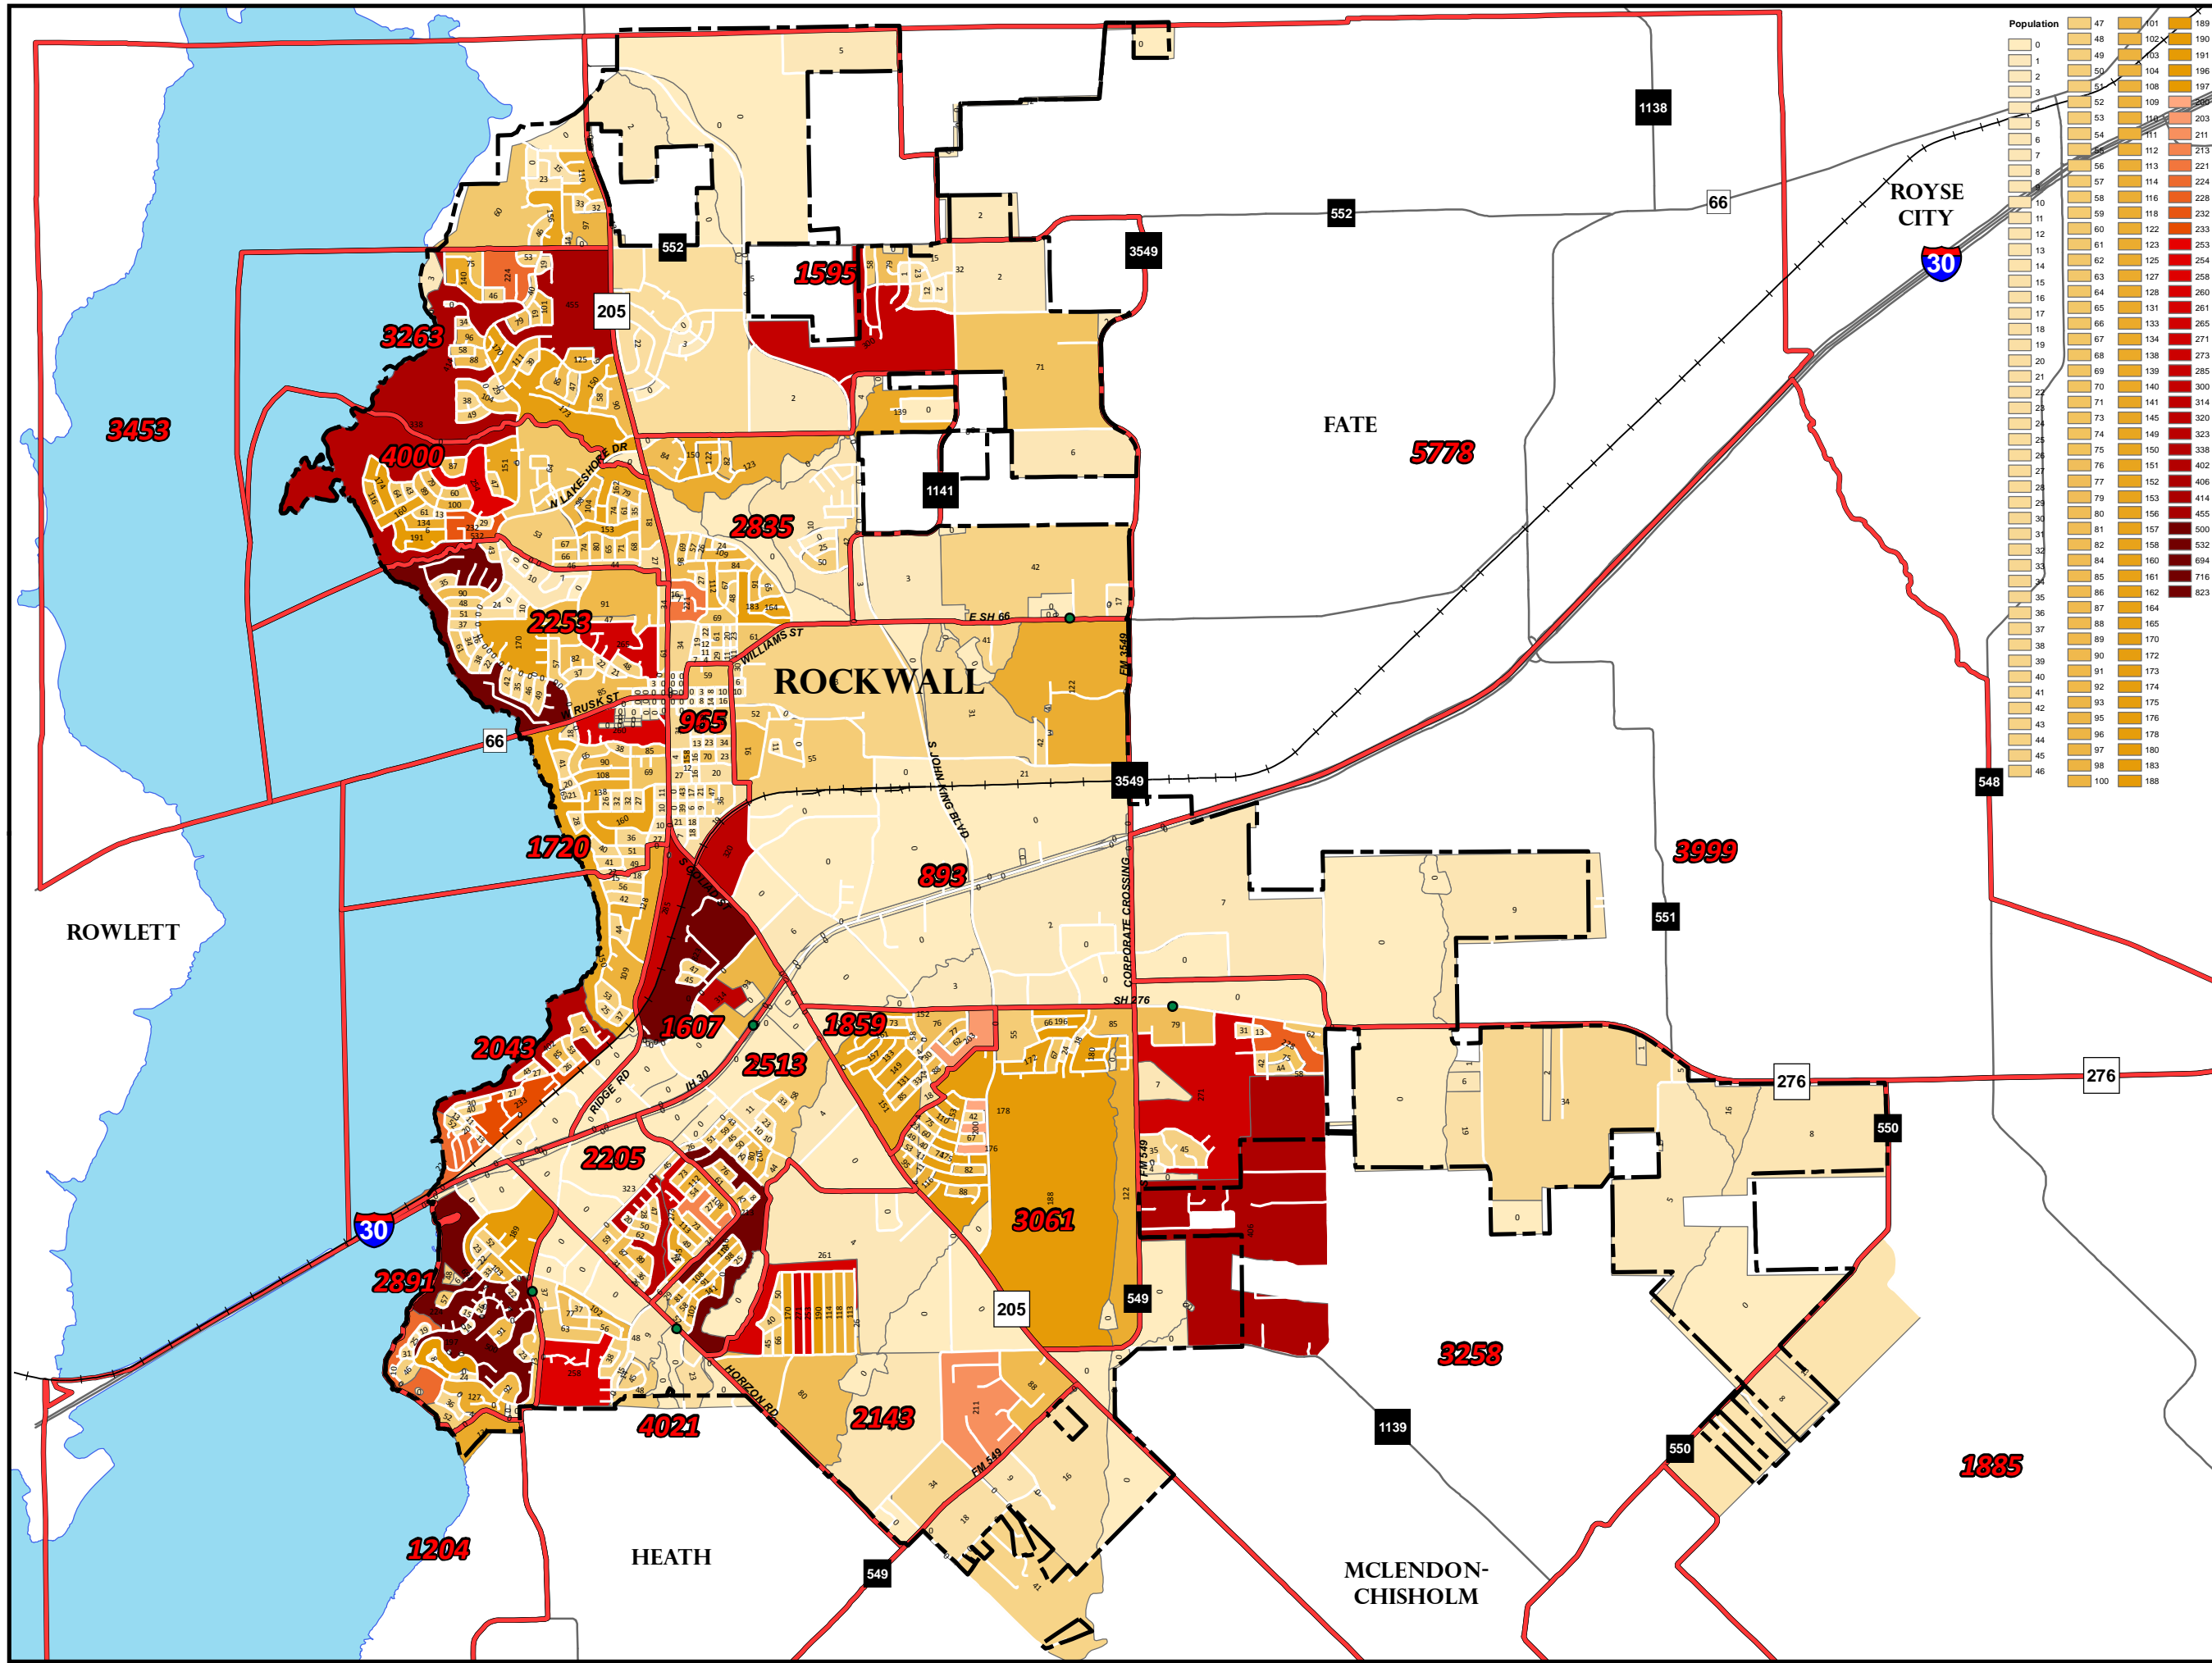

City of Rockwall

POPULATION BY CENSUS BLOCK

DATA SOURCE: US CENSUS 2010 BLOCK DATA

THIS MAP IS FOR GENERAL REFERENCE ONLY

Legend

Rockwall City Limits

Block Group Population

Population Color Ramp (w/ block population)

Data	Population
Census 2010	37,490
April 2010 Est (Census)	37,609
2011 Est (Census)	39,028

2012 Est (COG)	38,920

Historical (City Data)

2000	17050
2001	18934
2002	20967
2003	22850
2004	25200
2005	27800
2006	30200
2007	31407
2008	31748
2009	32103
2010	35050
2011	37490
2012	38290

0 0.25 0.5 1 Miles

CITY OF ROCKWALL GEOGRAPHIC INFORMATION SYSTEMS

Date: 3/26/2013