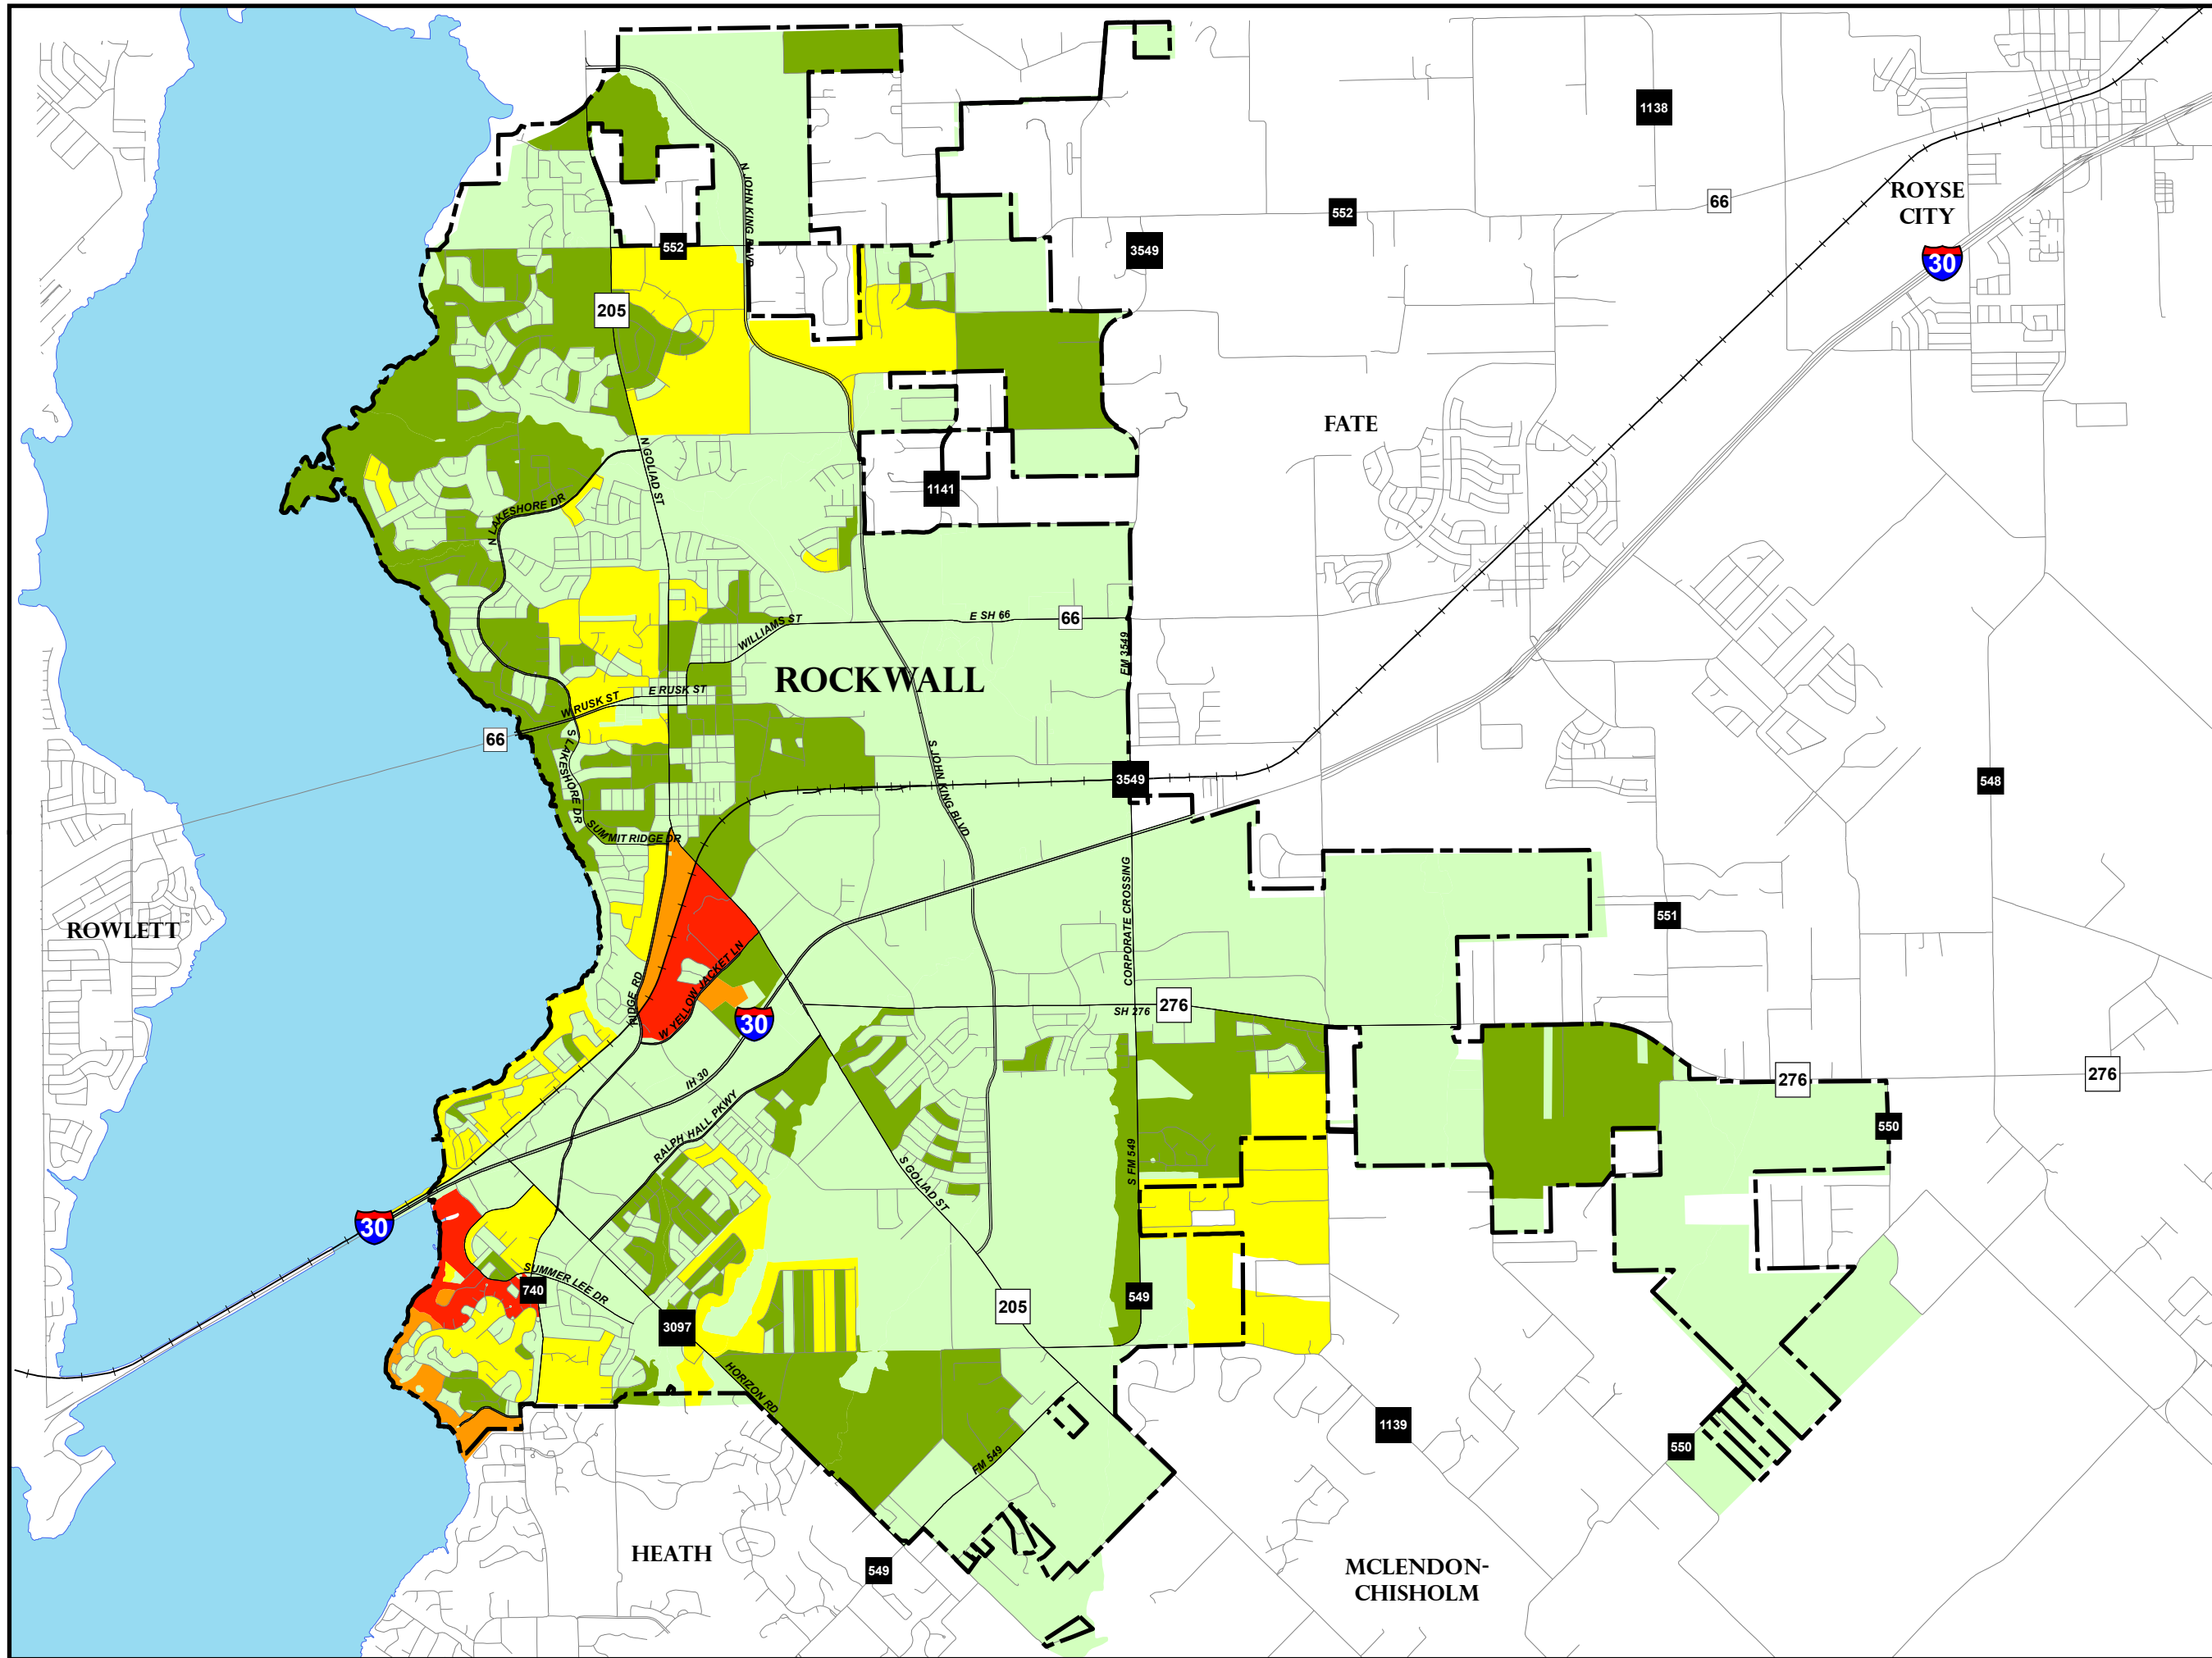

# City of Rockwall

## VACANT HOUSING UNITS

DATA SOURCE: US CENSUS 2010  
BLOCK DATA

THIS MAP IS FOR GENERAL REFERENCE ONLY

### Legend

Rockwall City Limits

### Vacant Housing Units

- 0 - 1
- 1 - 4
- 4 - 10
- 10 - 23
- 23 - 56

0 0.25 0.5 1 Miles

CITY OF ROCKWALL GEOGRAPHIC INFORMATION SYSTEMS

Date: 3/25/2013

The data represented on this map was obtained with the best methods available. Data is supplied from various sources and accuracy may be out of the City of Rockwall's control. The verification of accuracy and / or content lies entirely with the end user. The City of Rockwall does not guarantee the accuracy of contained information. All information is provided 'As Is' with no warranty being made, either expressed or implied.