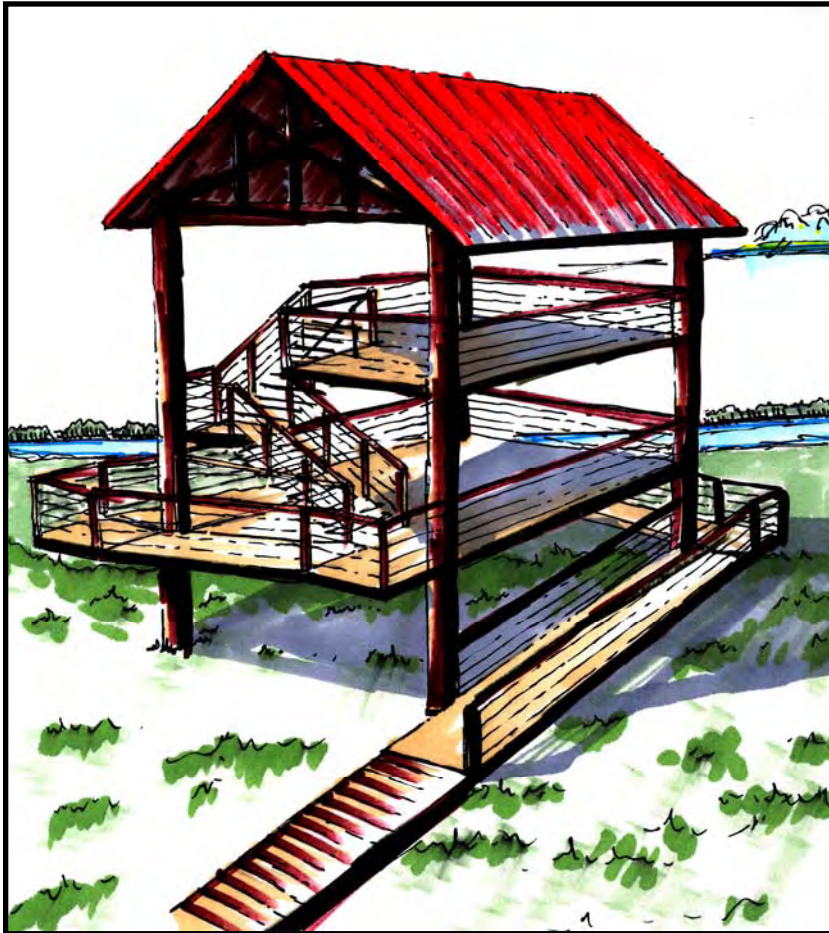

FORMAL GARDENS-DETAILS

LAKESIDE SEATING AREA
PERSPECTIVE

LAKESIDE SEATING AREA
ELEVATION

SMALL WATERCRAFT CENTER

- RESTROOM
- PAVILION
- LANDSCAPE BUFFER-
NATIVE TEXAS PLANTINGS
- TRUCK & BOAT PARKING
(16 STD. SPACES; 1 H.C.)
- PLAYGROUND
- COURTESY DOCKS
- CAR PARKING (58 STD.; 3 H.C.)
- KAYAK, CANOE & SAIL
BOAT LAUNCH
- PARKING LOT
(18 STD. SPACES; 1 H.C.)

BUTTERFLY & HUMMINGBIRD GARDENS 5 AC.

- HUMMINGBIRD GARDEN
- ARBOR WITH CLIMBING VINES
- BUTTERFLY GARDEN
- POOL FOR BUTTERFLIES
- EXISTING TREES
- ORNAMENTAL GRASSES
- TREE BUFFER
- NATURAL BUFFER- NATIVE TEXAS PLANTINGS

ENVIRONMENTAL EDUCATION

NATURAL AREA-DETAILS

OBSERVATION TOWER ON
LAKE RAY HUBBARD
PERSPECTIVE

OBSERVATION DECK AT LAKE
PERSPECTIVE

COLLIN COUNTY
ROCKWALL COUNTY

LAKE RAY
HUBBARD

ENVIRONMENTAL EDUCATION

DOG PARK

BUTTERFLY & HUMMINGBIRD
GARDENS 5 AC.

SMALL WATERCRAFT CENTER

FORMAL GARDENS

LOOP TRAIL