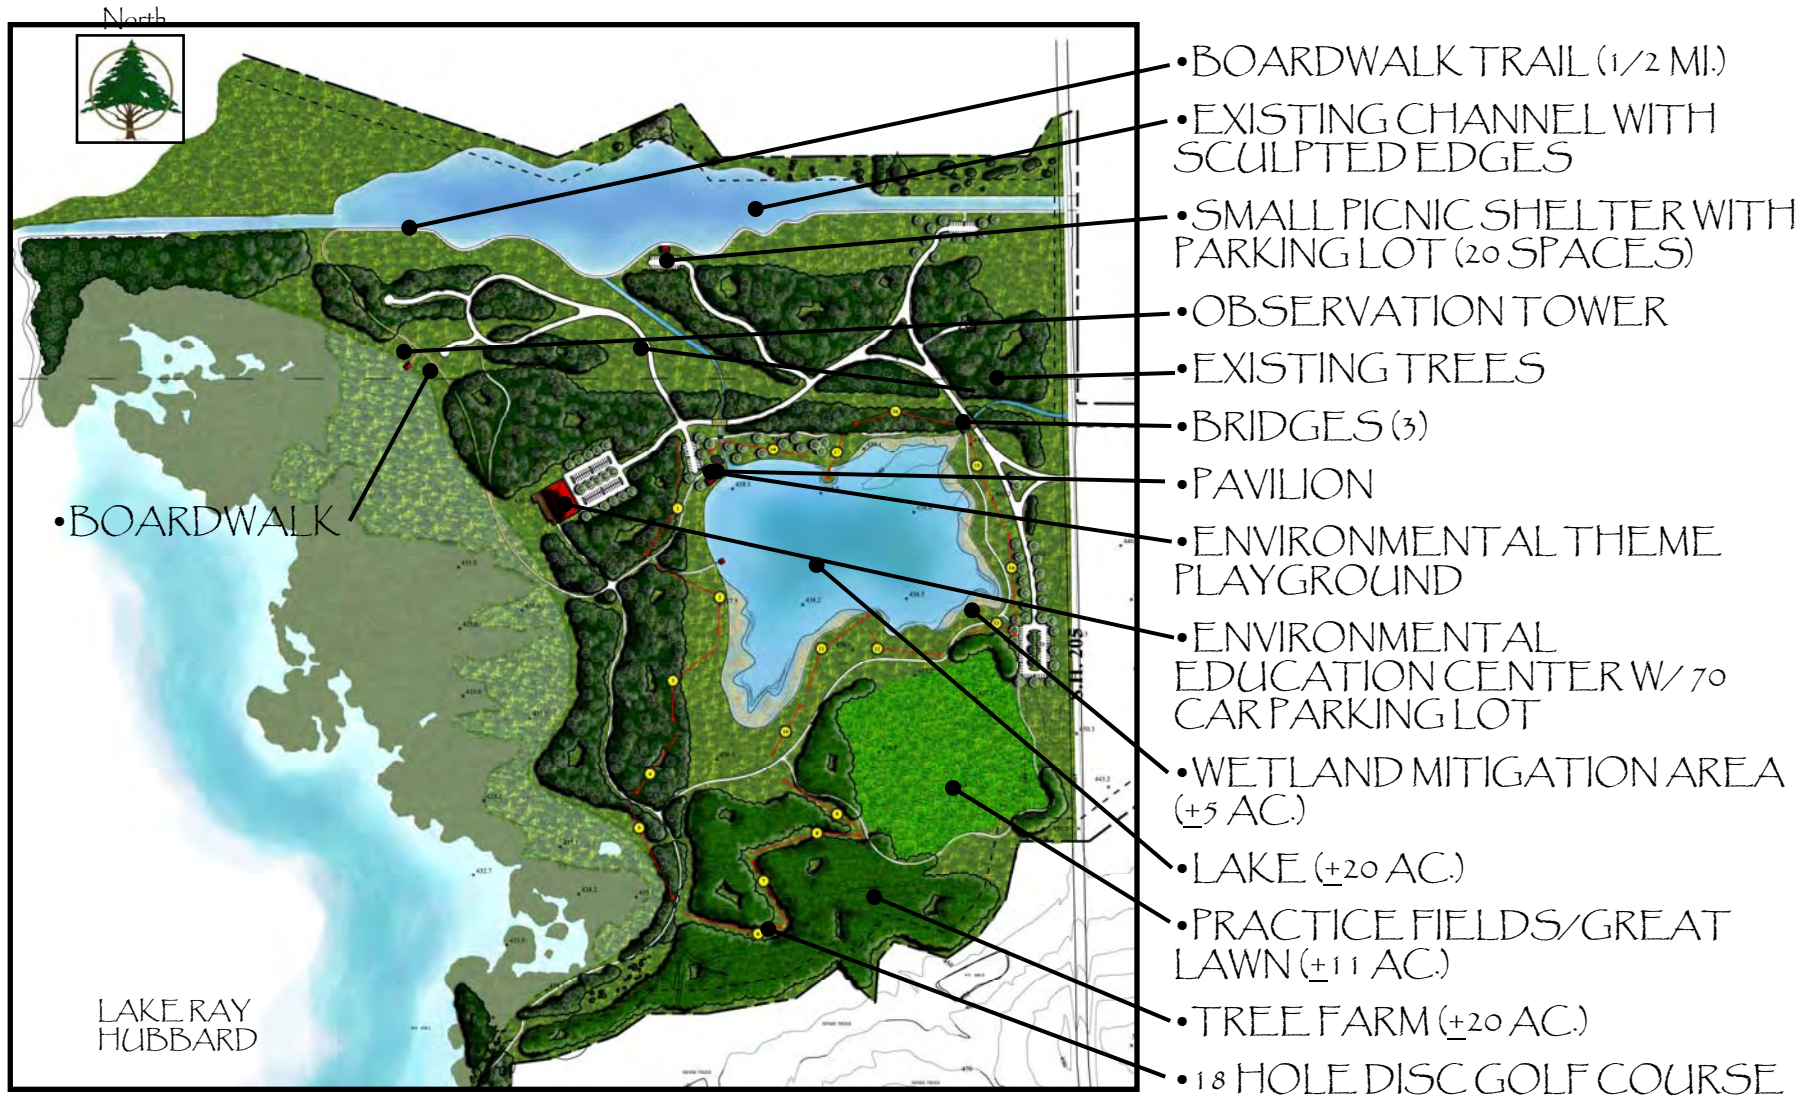

COLLIN COUNTY
ROCKWALL COUNTY

LAKE RAY
HUBBARD

MASTER PLAN ELEMENTS

- LAKE SIDE WALKING TRAIL
(APPX. 6.0 MI.)
- BOARDWALKS
- WETLAND MITIGATION AREA WITH
OBSERVATION DECK
- PRACTICE FIELDS/GREAT LAWN
- FORMAL GARDENS
- BUTTERFLY/HUMMINGBIRD
GARDEN
- SMALL WATERCRAFT CENTER
WITH PARKING
- PAVILIONS
- ENVIRONMENTAL THEME
PLAYGROUND
- ENVIRONMENTAL EDUCATION
CENTER
- TREE FARM
- DOG PARK

FORMAL GARDENS-DETAILS

LAKESIDE SEATING AREA
PERSPECTIVE

LAKESIDE SEATING AREA
ELEVATION

SMALL WATERCRAFT CENTER

- RESTROOM
- PAVILION
- LANDSCAPE BUFFER-
NATIVE TEXAS PLANTINGS
- TRUCK & BOAT PARKING
(16 STD. SPACES; 1 H.C.)
- PLAYGROUND
- COURTESY DOCKS
- CAR PARKING (58 STD.; 3 H.C.)
- KAYAK, CANOE & SAIL
BOAT LAUNCH
- PARKING LOT
(18 STD. SPACES; 1 H.C.)

ENVIRONMENTAL EDUCATION

NATURAL AREA-DETAILS

OBSERVATION TOWER ON
LAKE RAY HUBBARD
PERSPECTIVE

OBSERVATION DECK AT LAKE
PERSPECTIVE

COLLIN COUNTY
ROCKWALL COUNTY

LAKE RAY
HUBBARD

ENVIRONMENTAL EDUCATION

DOG PARK

BUTTERFLY & HUMMINGBIRD
GARDENS 5 AC.

SMALL WATERCRAFT CENTER

FORMAL GARDENS

LOOP TRAIL