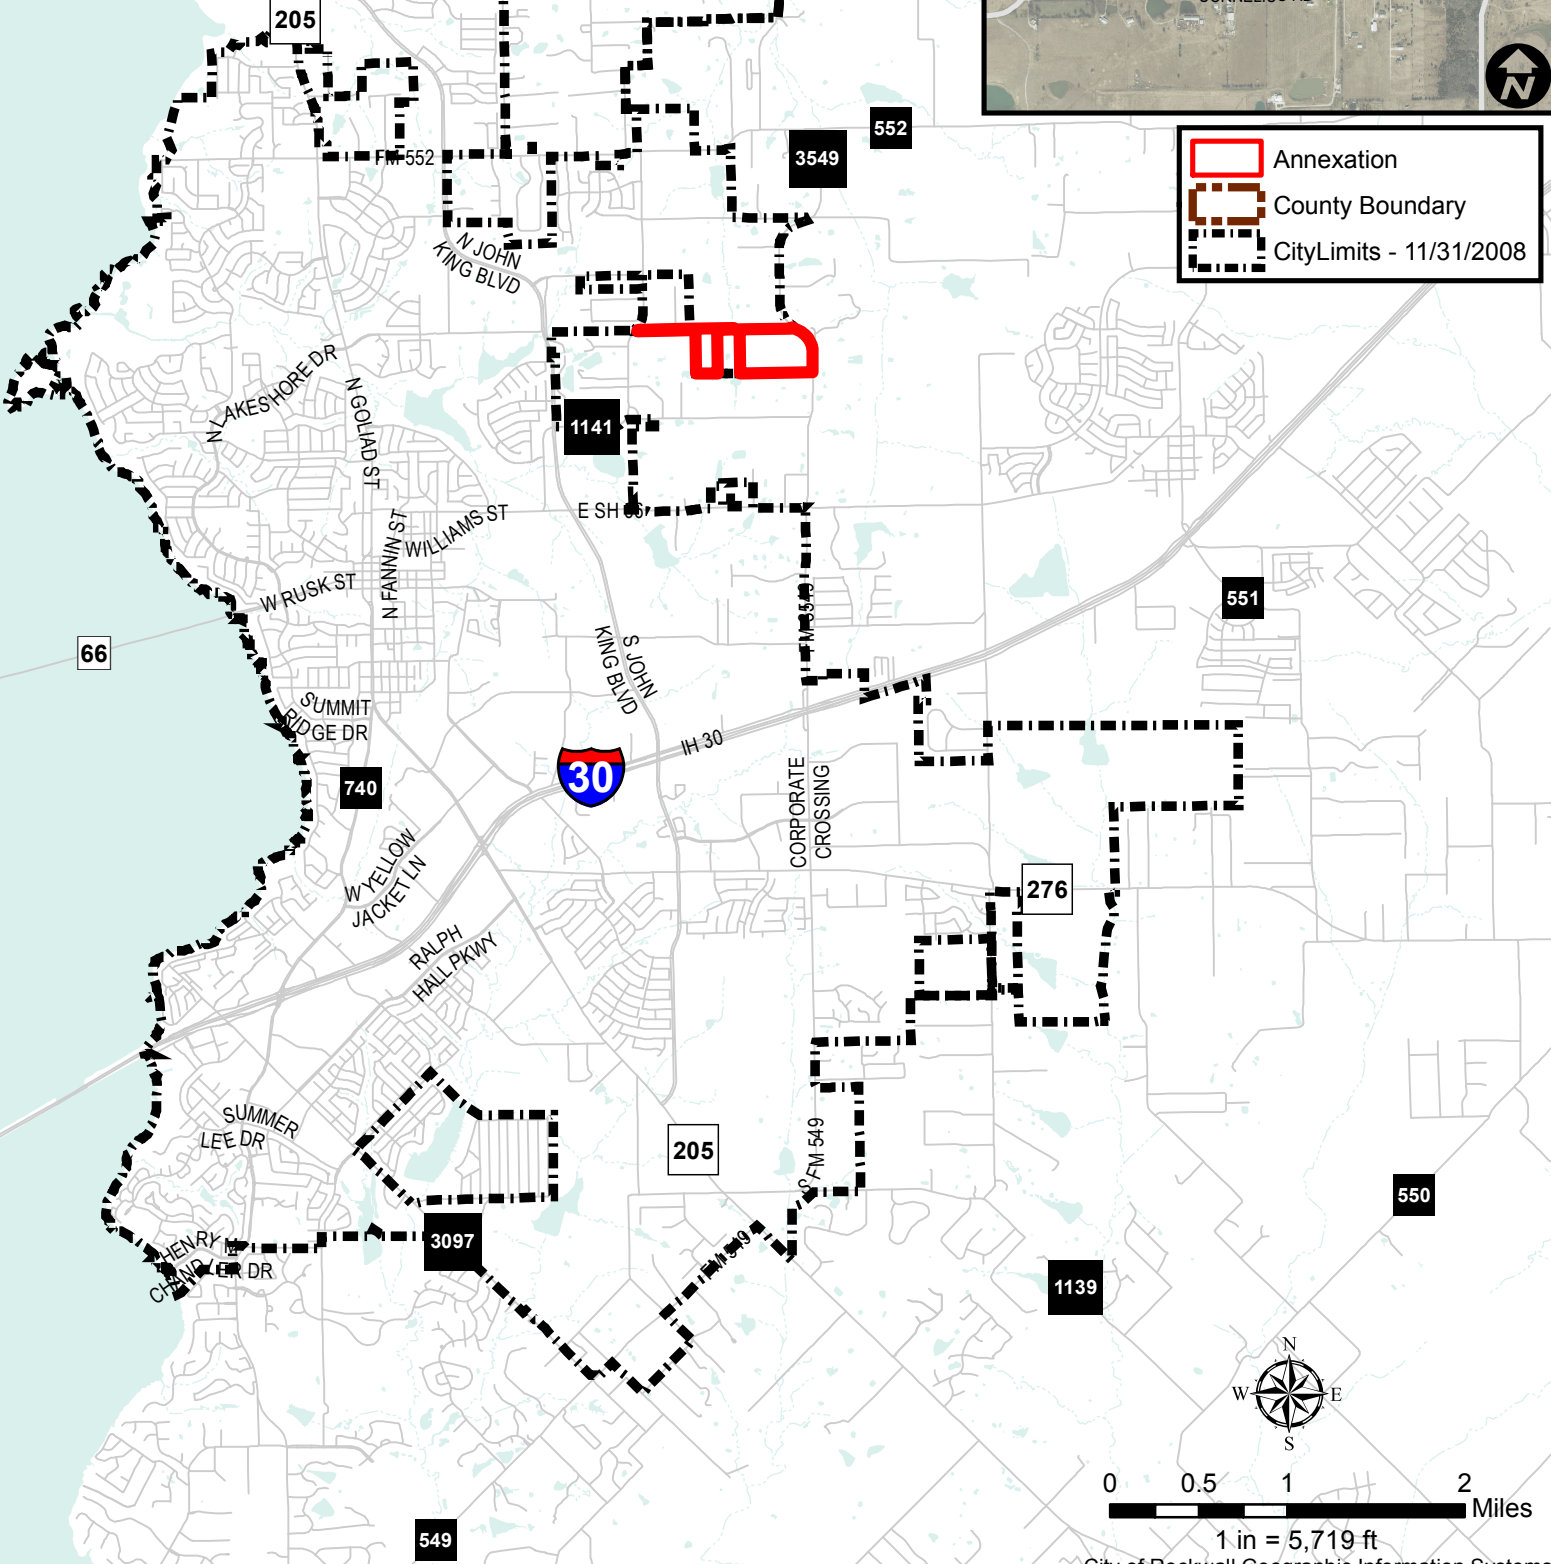

City Annexations

Ordinance Number: 08-66
 Date: 11/31/2008
 Location: CLEM RD & FM549 - 84.236 ac

COLLIN COUNTY
 ROCKWALL COUNTY

Annexation

County Boundary

CityLimits - 11/31/2008

1 in = 5,719 ft