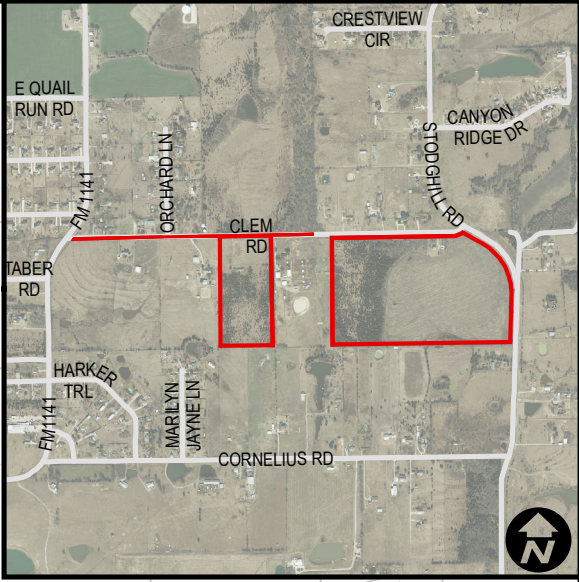

City Annexations

Ordinance Number: 08-66
 Date: 11/31/2008
 Location: CLEM RD & FM549 - 84.236 ac

COLLIN COUNTY
 ROCKWALL COUNTY

Annexation

County Boundary

CityLimits - 11/31/2008

1 in = 5,719 ft