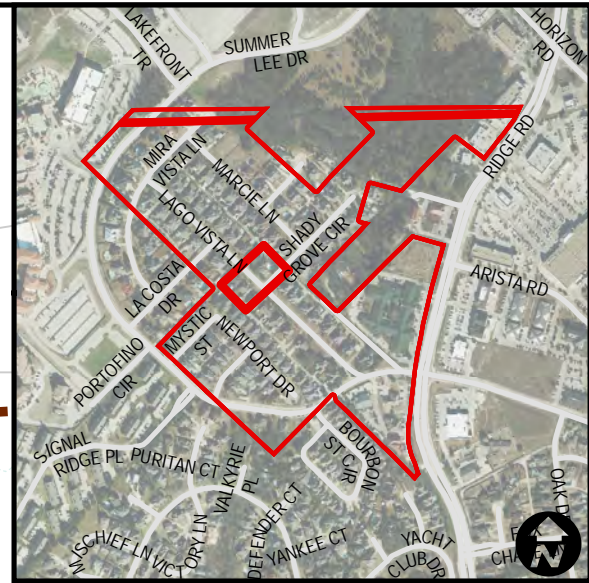

City Annexations

Ordinance Number: 84-5

Date: 1/9/1984

Location: SE CORNER FM740 & SHADYDALE LN

COLLIN COUNTY
ROCKWALL COUNTY

Annexation

City Limits - 01/09/1984

County Boundary

0 0.5 1 2 Miles

1 in = 5,719 ft

City Annexations

Ordinance Number: 84-5, T1
Date: 1/9/1984
Location: HIGHLAND ACRES BLK B, LOT 1

COLLIN COUNTY
ROCKWALL COUNTY

- Annexation
- City Limits - 01/09/1984
- County Boundary

0 0.5 1 2 Miles
1 in = 5,719 ft
City of Rockwall Geographic Information Systems

City Annexations

Ordinance Number: 84-5, T1

Date:

Location:

COLLIN COUNTY
ROCKWALL COUNTY

- Annexation
- City Limits - 01/09/1984
- County Boundary