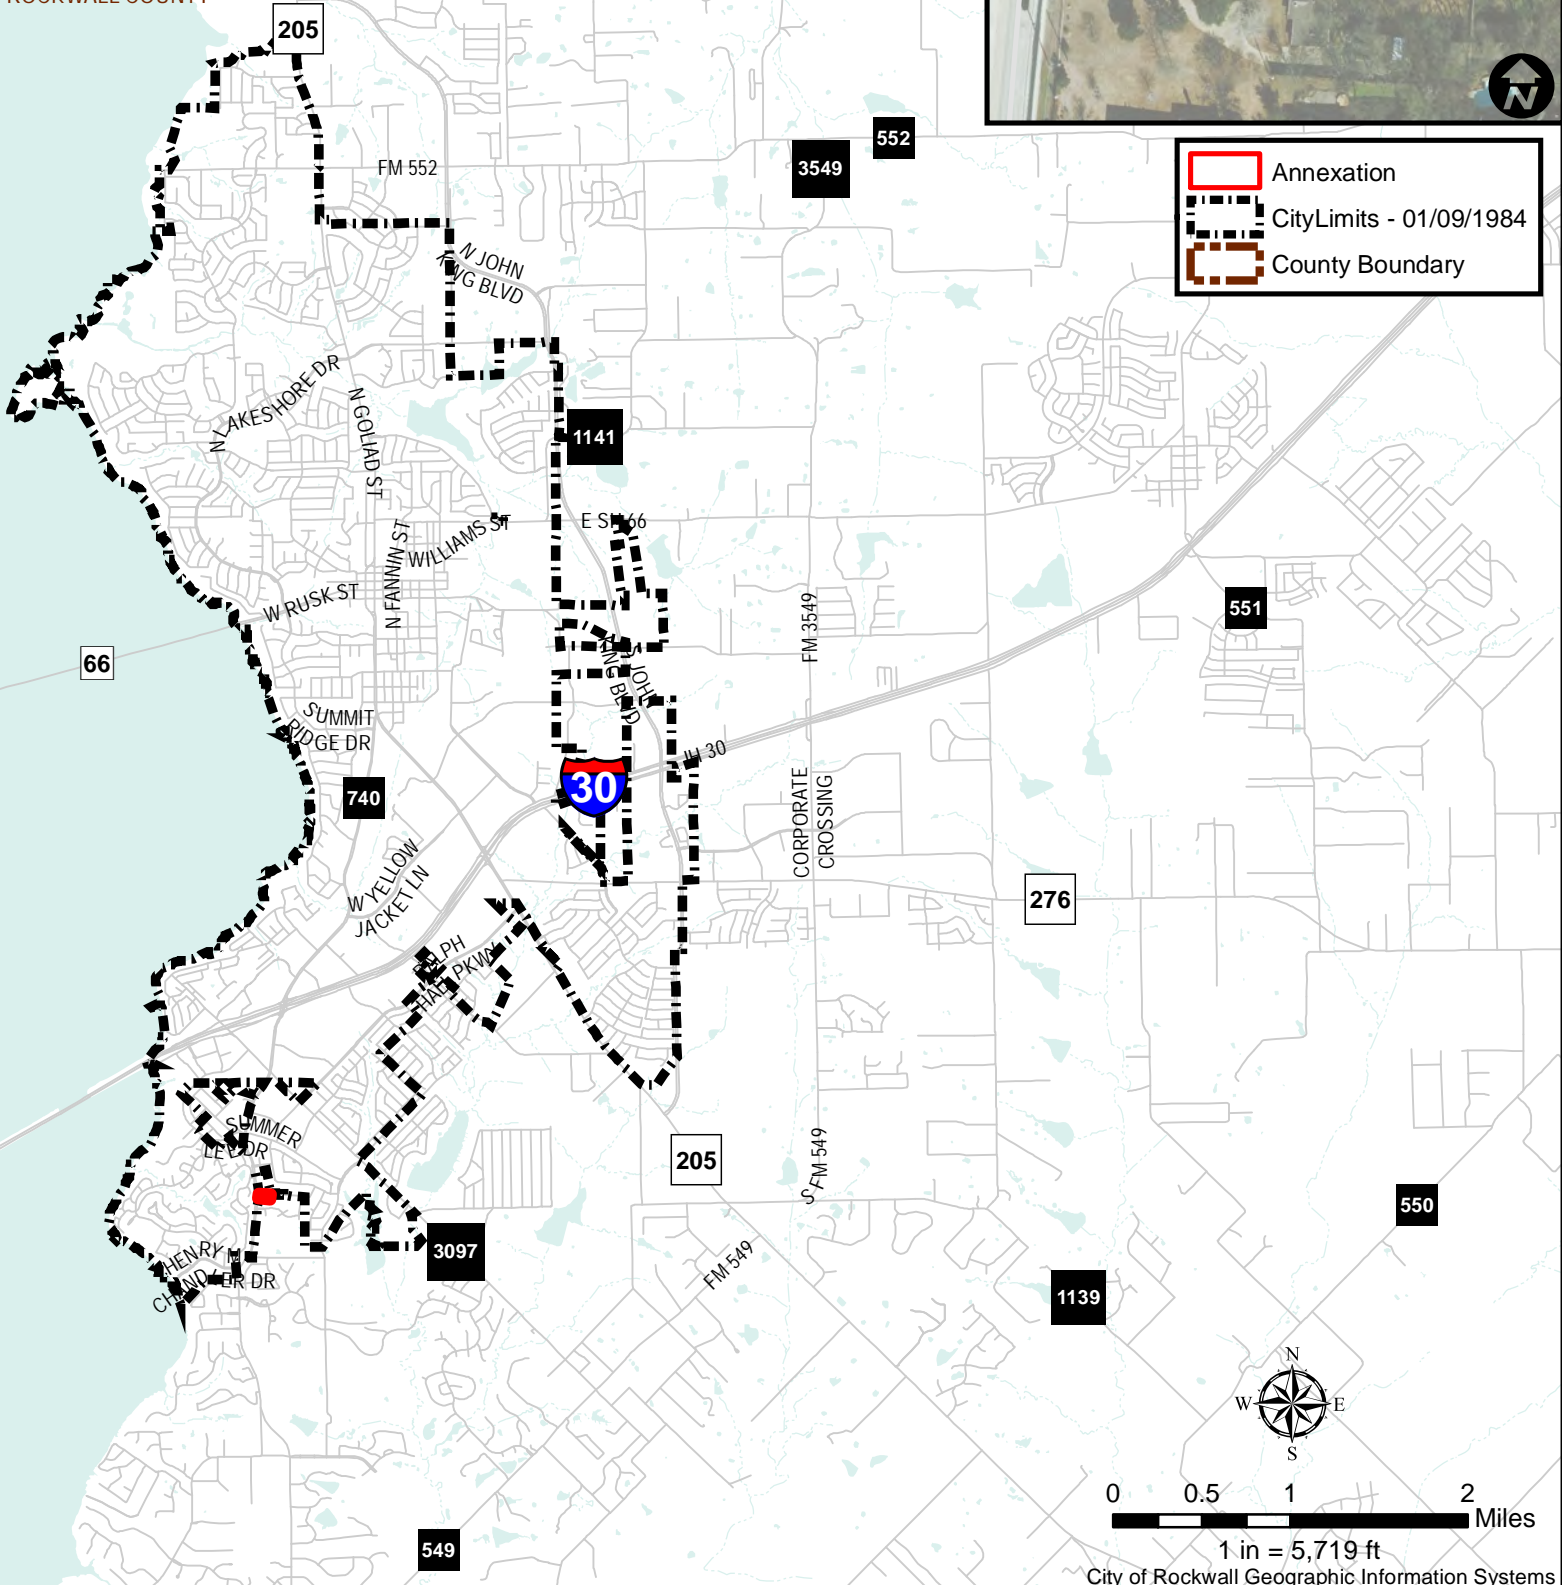

City Annexations

Ordinance Number: 84-5

Date: 1/9/1984

Location: SE CORNER FM740 & SHADYDALE LN

COLLIN COUNTY
ROCKWALL COUNTY

Annexation

City Limits - 01/09/1984

County Boundary

0 0.5 1 2 Miles

1 in = 5,719 ft

City Annexations

Ordinance Number: 84-5, T1
Date: 1/9/1984
Location: HIGHLAND ACRES BLK B, LOT 1

COLLIN COUNTY
ROCKWALL COUNTY

- Annexation
- City Limits - 01/09/1984
- County Boundary

0 0.5 1 2 Miles
1 in = 5,719 ft
City of Rockwall Geographic Information Systems

City Annexations

Ordinance Number: 84-5, T1

Date:

Location:

COLLIN COUNTY
ROCKWALL COUNTY

- Annexation
- City Limits - 01/09/1984
- County Boundary