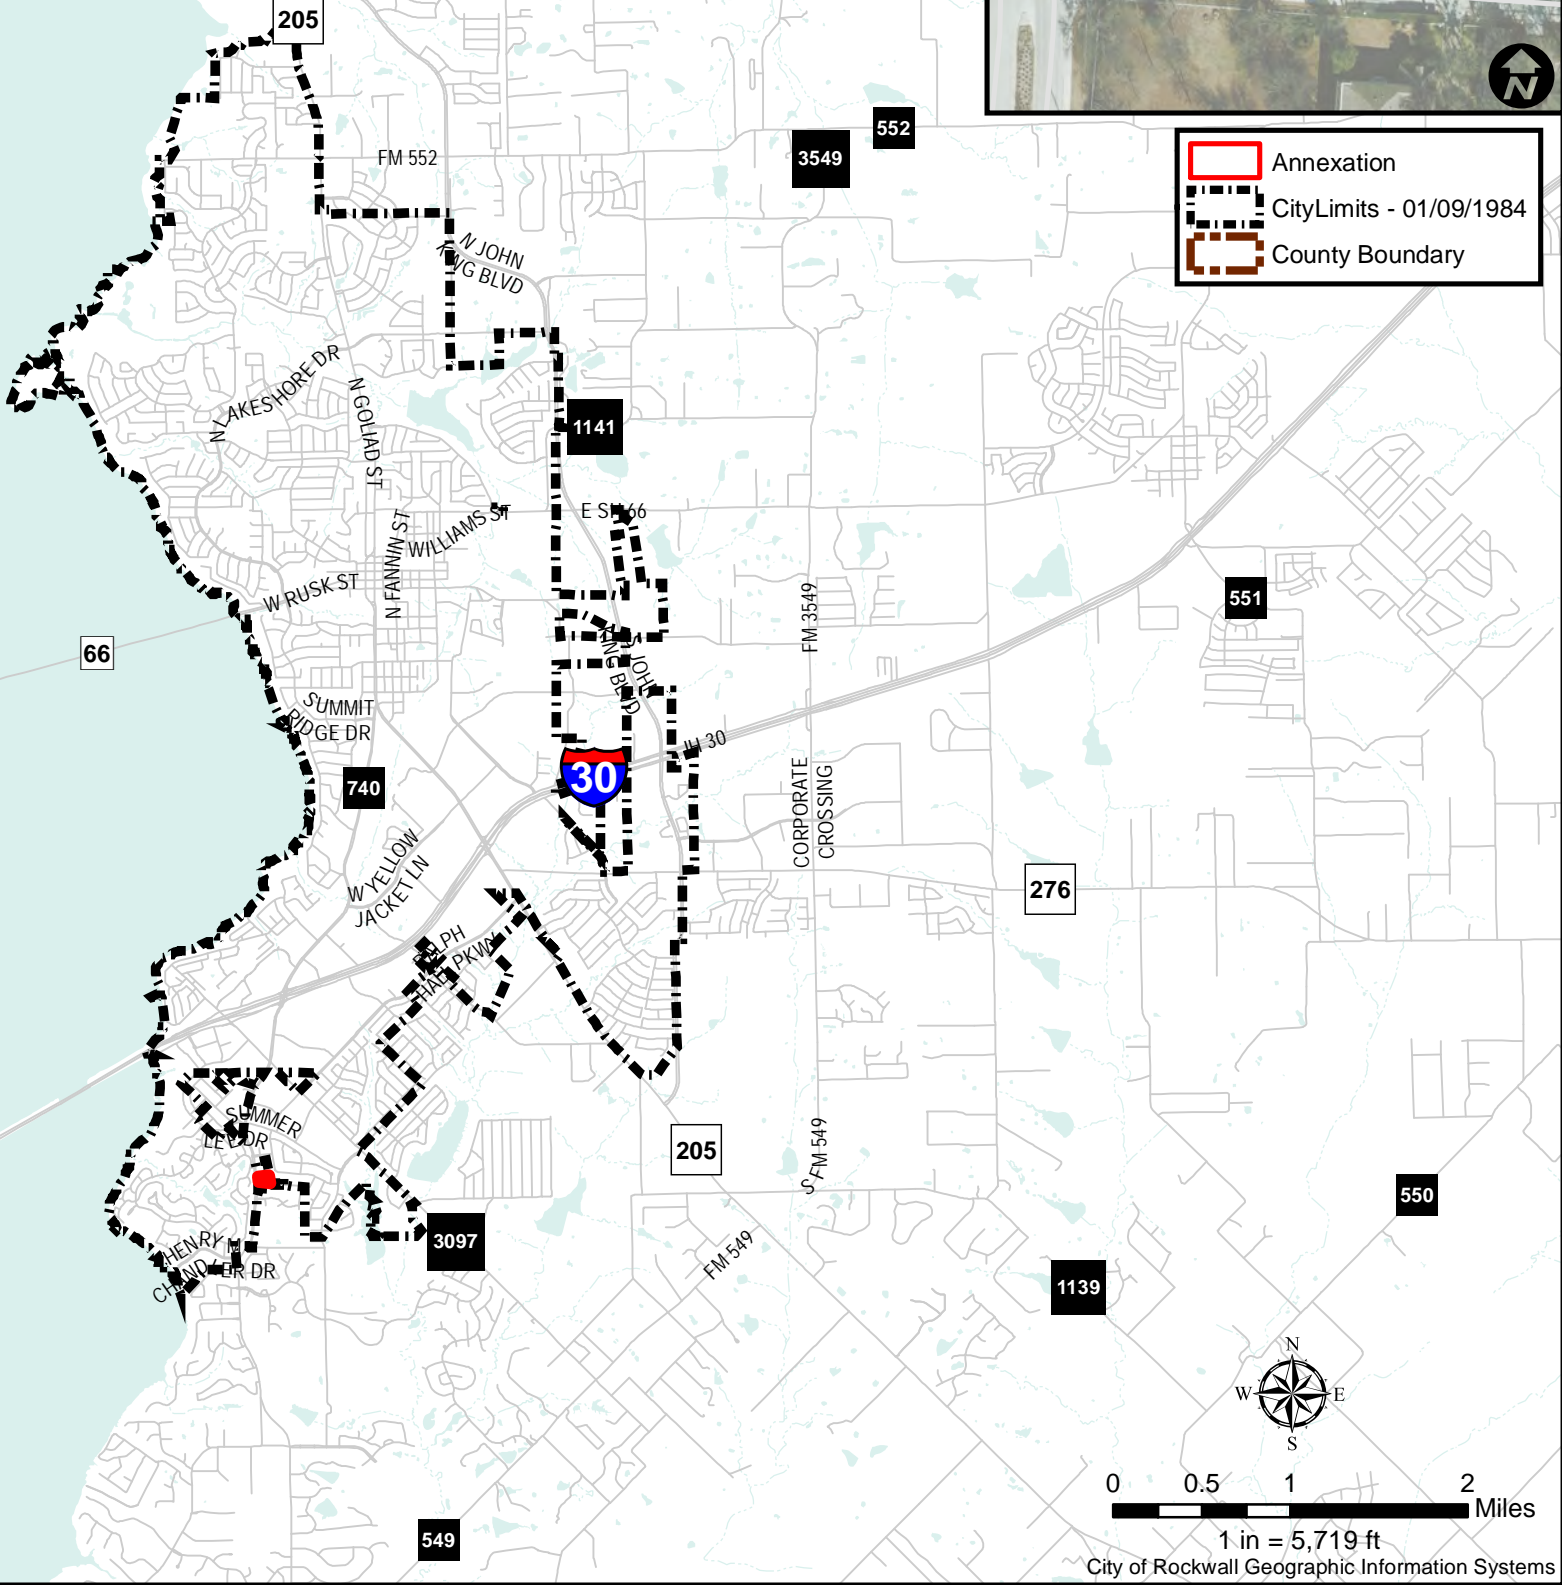

City Annexations

Ordinance Number: 84-5

Date: 1/9/1984

Location: SE CORNER FM740 & SHADYDALE LN

COLLIN COUNTY
ROCKWALL COUNTY

Annexation

City Limits - 01/09/1984

County Boundary

0 0.5 1 2 Miles

1 in = 5,719 ft

City Annexations

Ordinance Number: 84-5, T1
Date: 1/9/1984
Location: HIGHLAND ACRES BLK B, LOT 1

COLLIN COUNTY
ROCKWALL COUNTY

- Annexation
- City Limits - 01/09/1984
- County Boundary

0 0.5 1 2 Miles
1 in = 5,719 ft
City of Rockwall Geographic Information Systems

City Annexations

Ordinance Number: 84-5, T1

Date:

Location:

COLLIN COUNTY
ROCKWALL COUNTY

- Annexation
- City Limits - 01/09/1984
- County Boundary